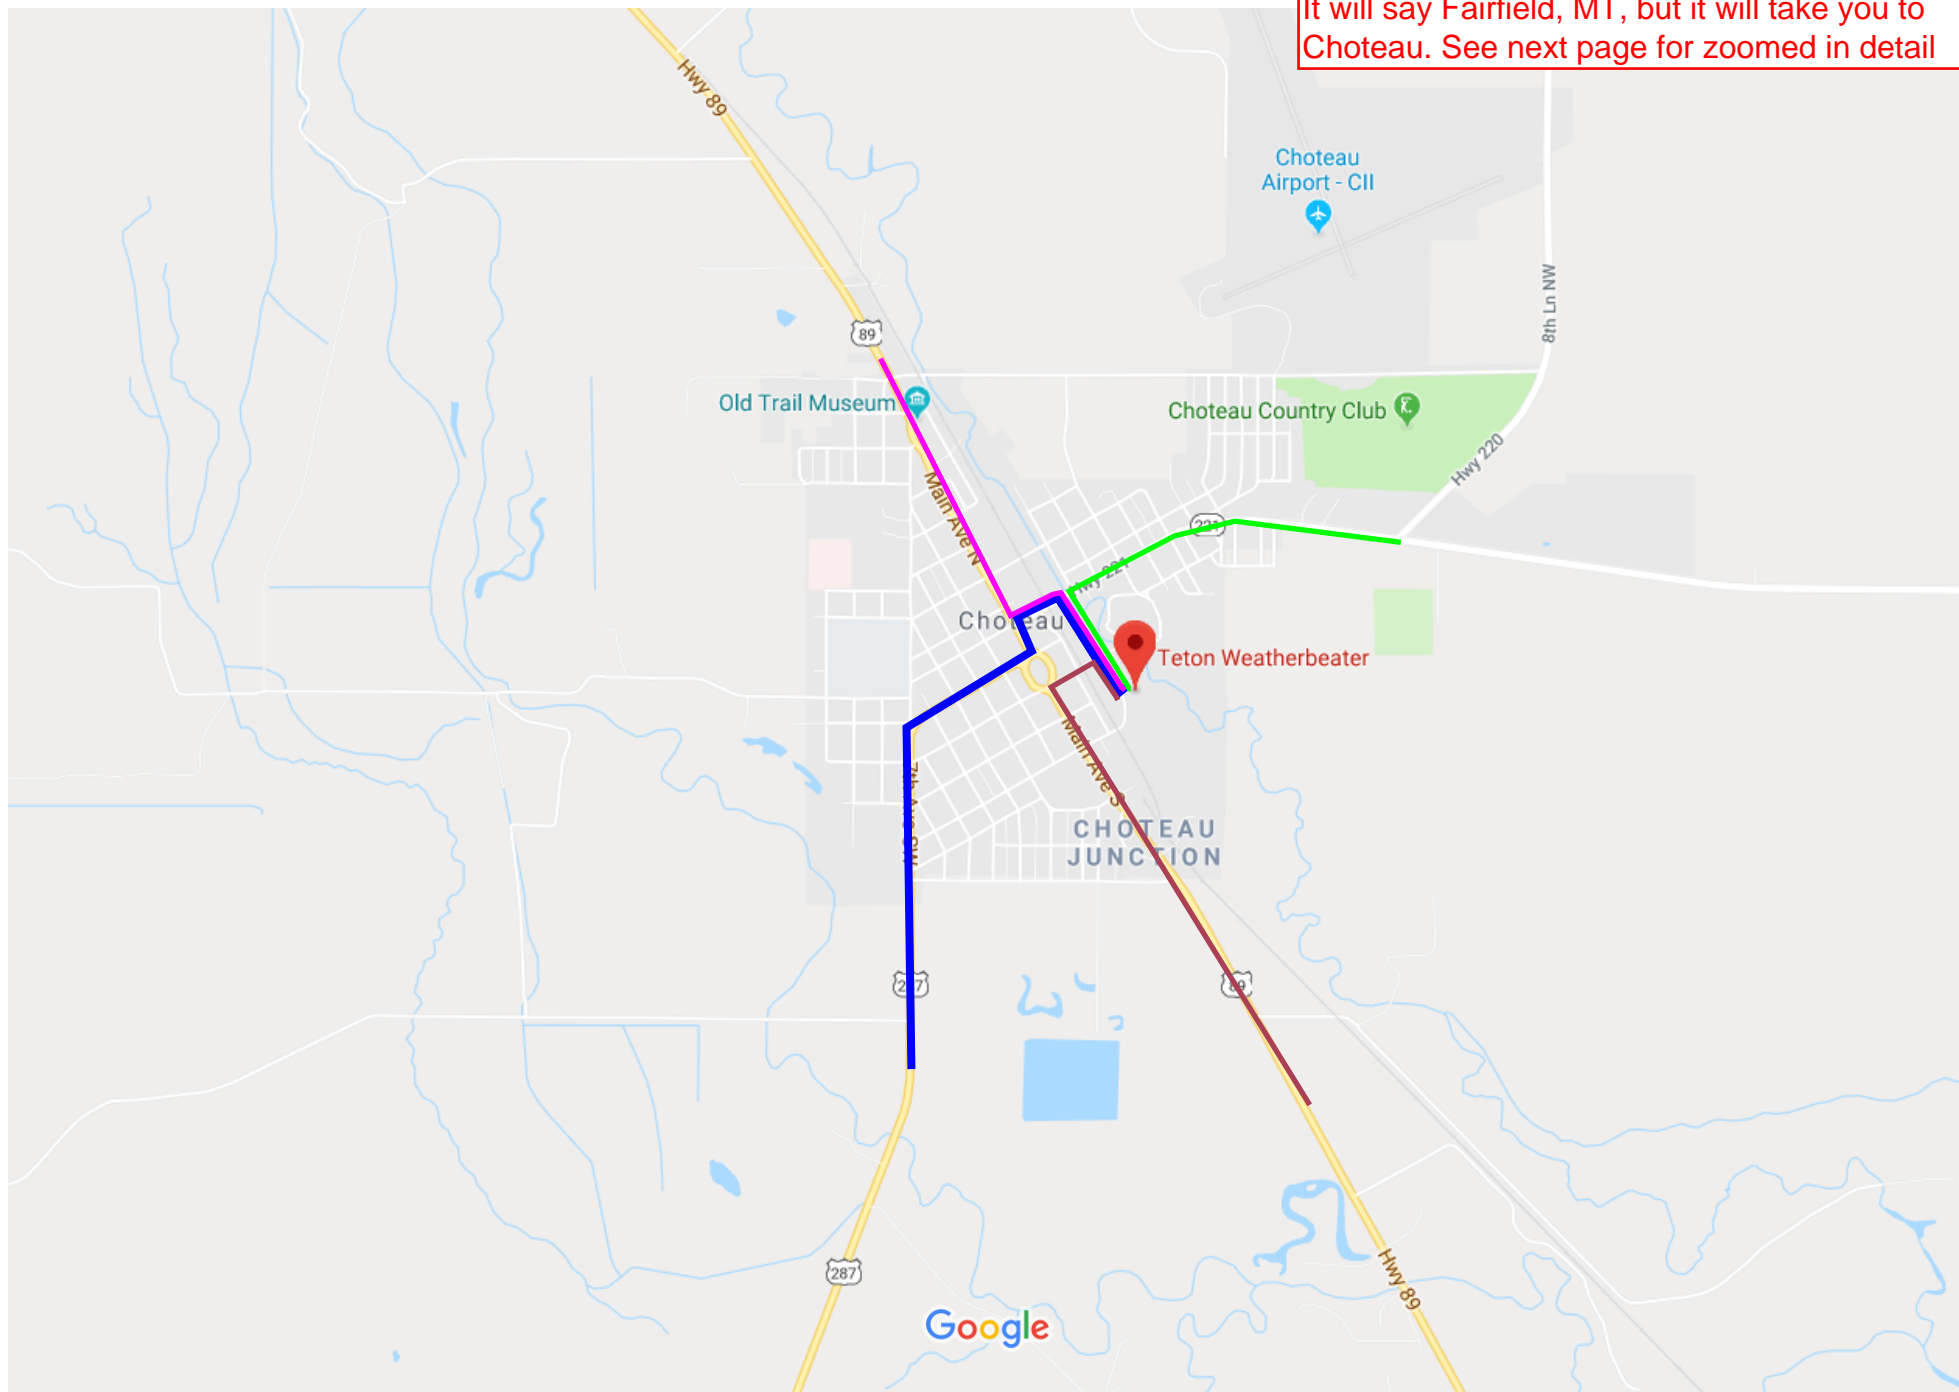

Type "Teton Weatherbeater" into Google Maps. It will say Fairfield, MT, but it will take you to Choteau. See next page for zoomed in detail

Map data ©2018 Google 2000 ft

Map data ©2018 Google 500 ft